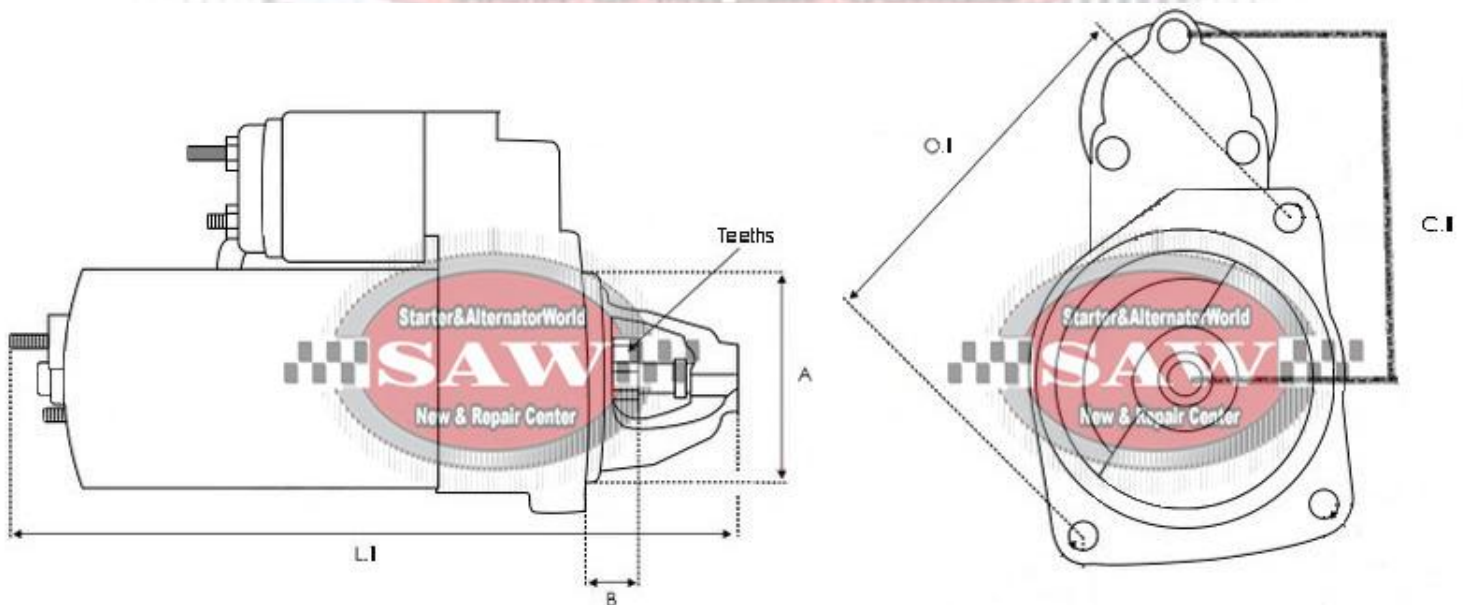

New Starter Replaces Lucas M45G, 2M113

Product features

CA index :	MFS-01	Voltage [V]	12
Product status:	Active	Power [kW]	2.2
Product type:	Brand new	Rotation	CW
Line:	STANDARD LINE	Size A [mm]	91.94 – 92.049
Producer:	CA-Pakistan	Size B [mm]	00.00
Replacement for:	JC Bamford, Massey Ferguson, Perkins	No./teeth [pcs]	10
EAN	5901259422504	Hole Size [mm]	11 – 11.25
		No./mount. holes [pcs]	3
		L.1 [mm]	315
		O.1 [mm]	145.96 – 146.10
		C.1 [mm]	125

CA : Chaudhary Automotive
MFS: Massey Ferguson Starter
EAN: European Article Number

Replaces Part #

**JC Bamford,
Massey Ferguson,
Perkins,
Lucas**

1680065M1, 1680065M2, 1680065M3, 1680065R3, 1808449M2, 1893611M91, 1903-127-M91, 3539389M91, 26154, 26154H, 26200, 26220, 26220A, 26264, 26264A, 26264F, 26264H, 26264K, 3597426R2, 3930505R1, 887-057-M1, 887057M2, 887057R2, 898090M1, 2873143, 2873A012, 2873A012T, 2873A104, 2873D005, 2873143, 2873A012, 2873A012T, 2873A104, 2873D005, 20500190

Place Of Origin

PAKISTAN

Compatible With:

J.C. Bamford Loader

- 406 Perkins 3-153 1990-1994

Massey Ferguson Agricultural Tractor

- FE-65 Diesel Engines 1956-1962
- MF 154 Perkins AD3-152 Diesel 1980-1981
- MF-135 Perkins AD3-152 Diesel 1964-1973
- MF-148 Perkins AD3-152 Diesel 1964-1972
- MF-154 1986-1989
- MF-165 Perkins AD4-203 Diesel 1964-1969
- MF-184 Perkins AD4-236 Diesel 1980-1985
- MF-254 Perkins AD3.152 1977
- MF-263T 1993
- MF-35 1964-1968
- MF-364 Perkins 3-152 Diesel 1989-1993
- MF-65 1959-1964
- MF-702 1959-1962