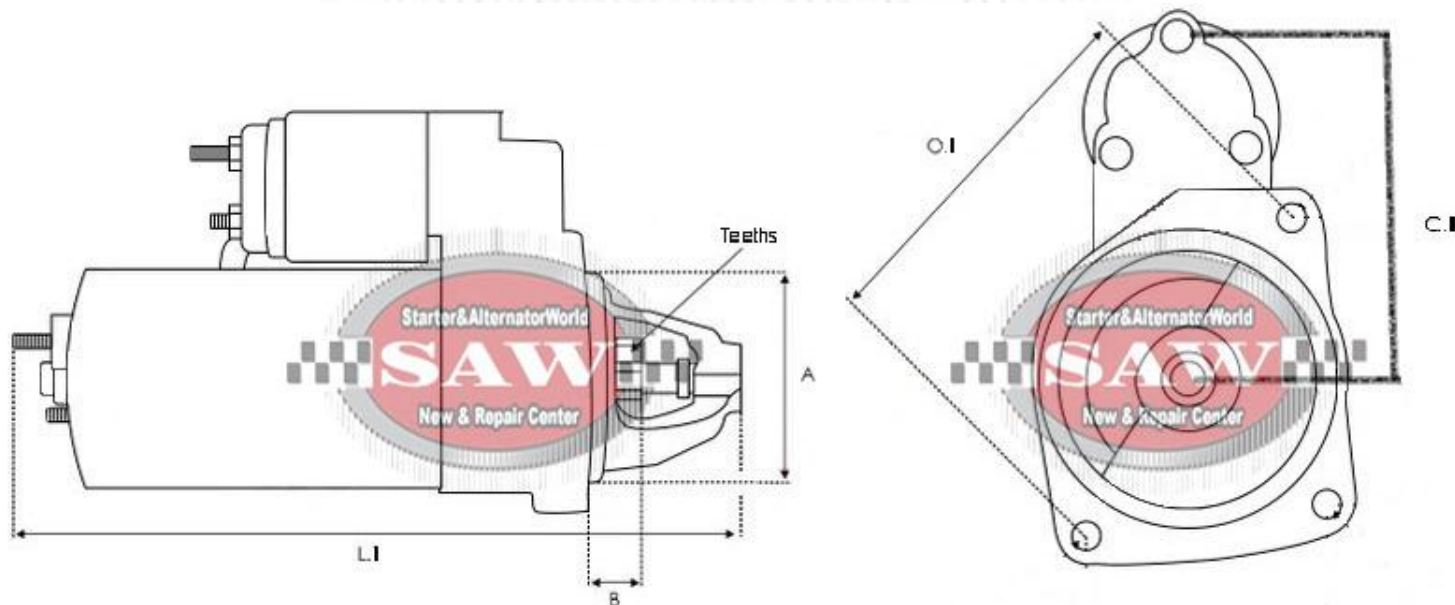

M127

New Starter Replaces Lucas M127 , M50

Product features

CA index :	MFS-02	Voltage [V]	12
Product status:	Active	Power [kW]	2.8
Product type:	Brand new	Rotation	CW
Line:	STANDARD LINE	Size A [mm]	88.77 – 88.88
Producer:	CA-Pakistan	Size B [mm]	28.12 – 30.58
Replacement for:	Ford, New Holland, Marelli	No./teeth [pcs]	10
EAN	788863060330	Hole Size [mm]	11 – 11.25
CA : Chaudhary Automotive		No./mount. holes [pcs]	3
MF: Massey Ferguson Starter		L.1 [mm]	314
EAN: European Article Number		O.1 [mm]	126.75 – 127.25
		C.1 [mm]	125

Replaces Part #

**Letrika(ISKRA),Marelli,
Lucas, Case, Magneton,
Agco**

K308650, 11.130.579, 27528, 27528A, 9-142-765, 9-142-766, 63227528,
MSN531, 3763362M93

Place Of Origin

PAKISTAN

Compatible With:

- CASE (1974-1992)
- DAVID BROWN (1974-1976)
- FORD (1965-1998)
- NEW HOLLAND INDUSTRIAL (1965-2000)